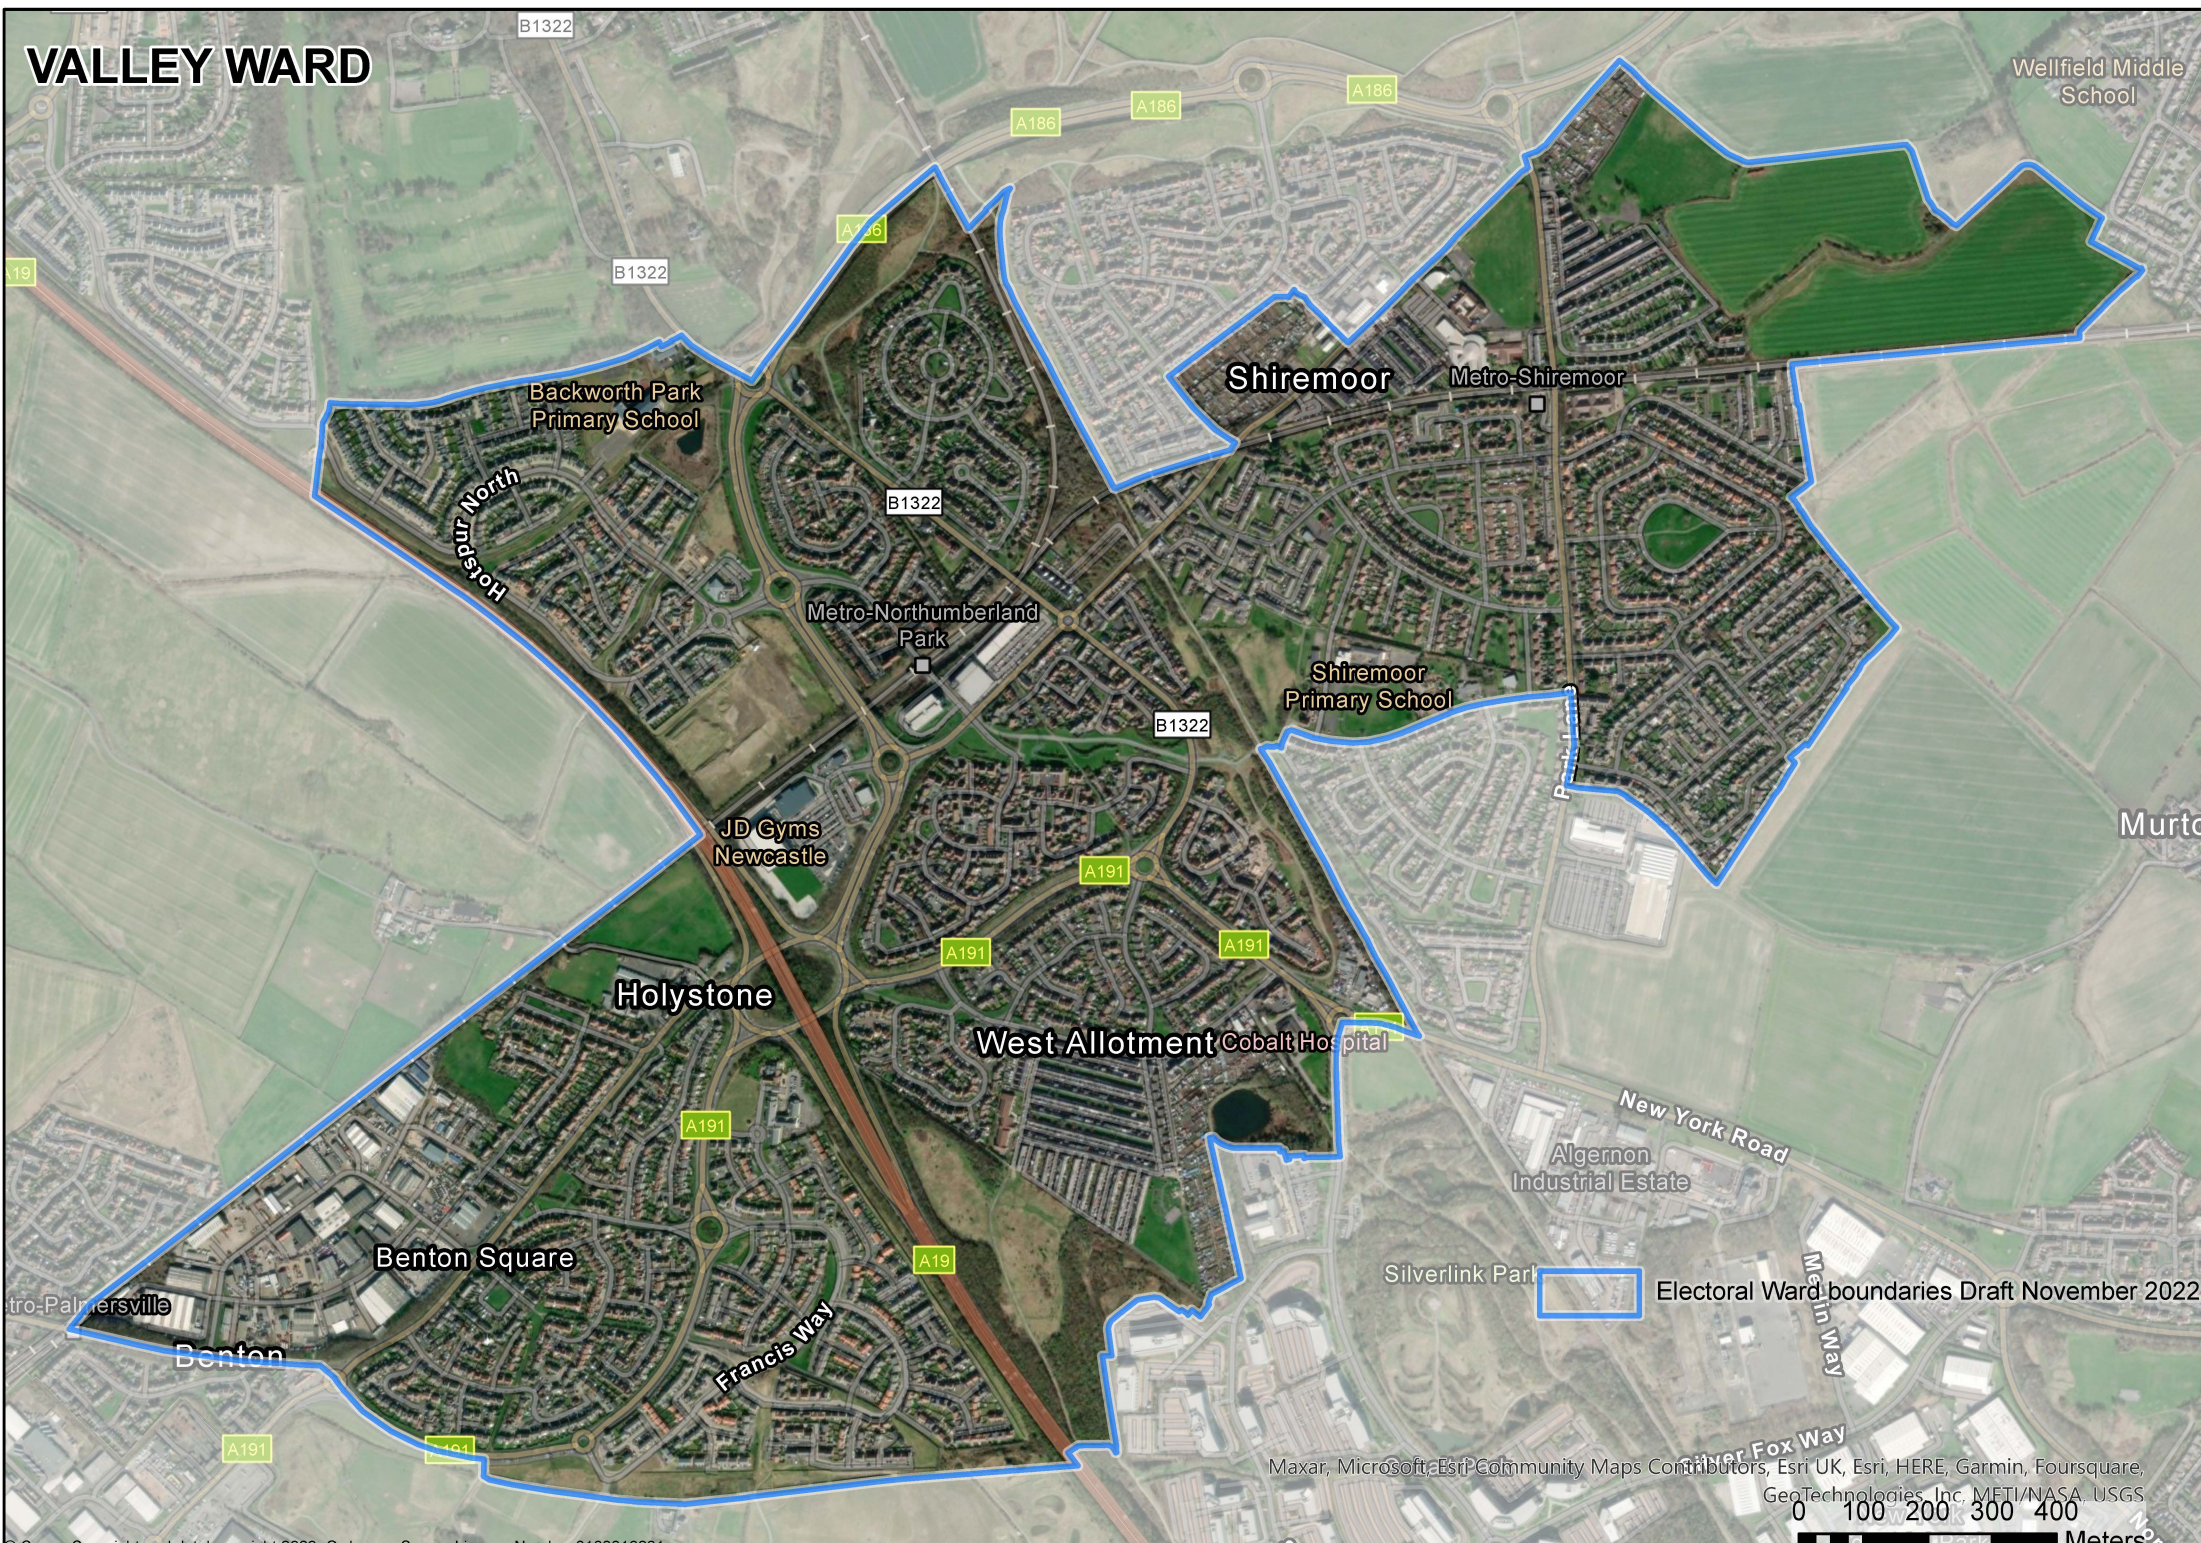

VALLEY WARD

Wellfield Middle School

Backworth Park Primary School

Shiremoor

Metro-Shiremoor

Hotsbur North

B1322

Metro-Northumberland Park

Shiremoor Primary School

B1322

JD Gyms Newcastle

Murto

Holystone

West Allotment

Cobalt Hospital

New York Road

Algernon Industrial Estate

Benton Square

Silverlink Park

Electoral Ward boundaries Draft November 2022

Benton

Francis Way

Merlin Way

Senior Fox Way

Maxar, Microsoft, Esri Community Maps Contributors, Esri UK, Esri, HERE, Garmin, Foursquare, GeoTechnologies, Inc. METI/NASA, USGS

0 100 200 300 400 Meters